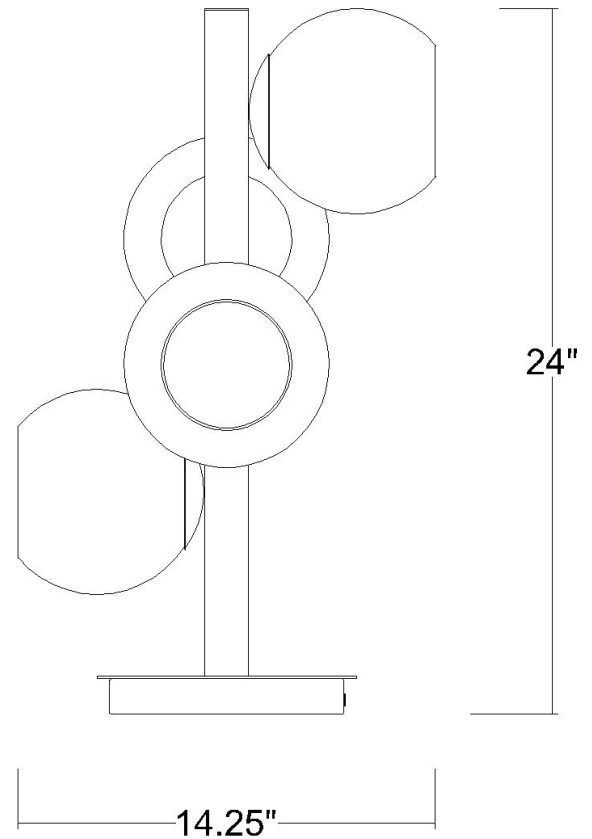

TT80041AB LUNETTE 4-LIGHT TABLE LAMP

Description: Lunette 4-Light Table Lamp

Finish: Aged Brass

Dimensions: 14-3/4" Dia. x 24" H

Bulbs: 4-100W Med.

Installed Weight: 11.8 lbs.

Certification: cUL / dry location

Material: Steel and glass

Shade: Glass

Shade Dimensions: NA

Glass: Smoke

Cord: 6' clear plug-in

Switch: On/Off