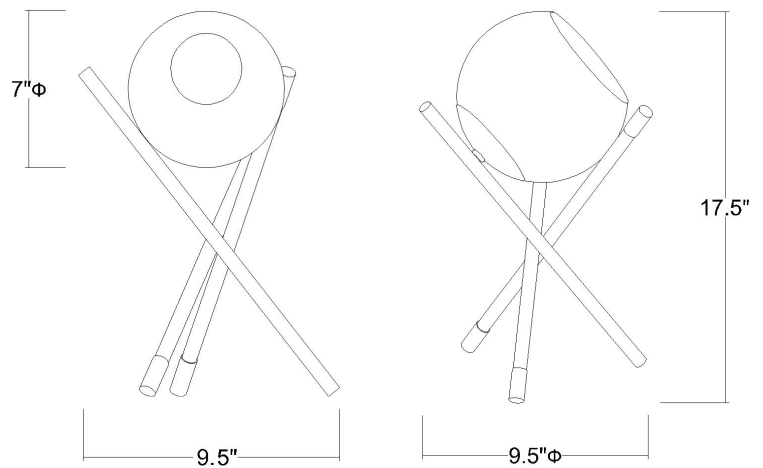

TT80050PN

TREND HOME 1-LIGHT TABLE LAMP

Description:	Trend Home 1-Light Table Lamp
Finish:	Polished Nickel
Dimensions:	9-1/4" L x 9-1/2" W x 17-1/2" H
Bulbs:	1-100W Med.
Installed Weight:	5.1 lbs.
Certification:	cUL / dry location

Material:	Metal and glass
Shade:	Glass
Shade Dimensions:	NA
Glass:	Smoke
Cord:	6' clear plug-in
Switch:	3-way inline