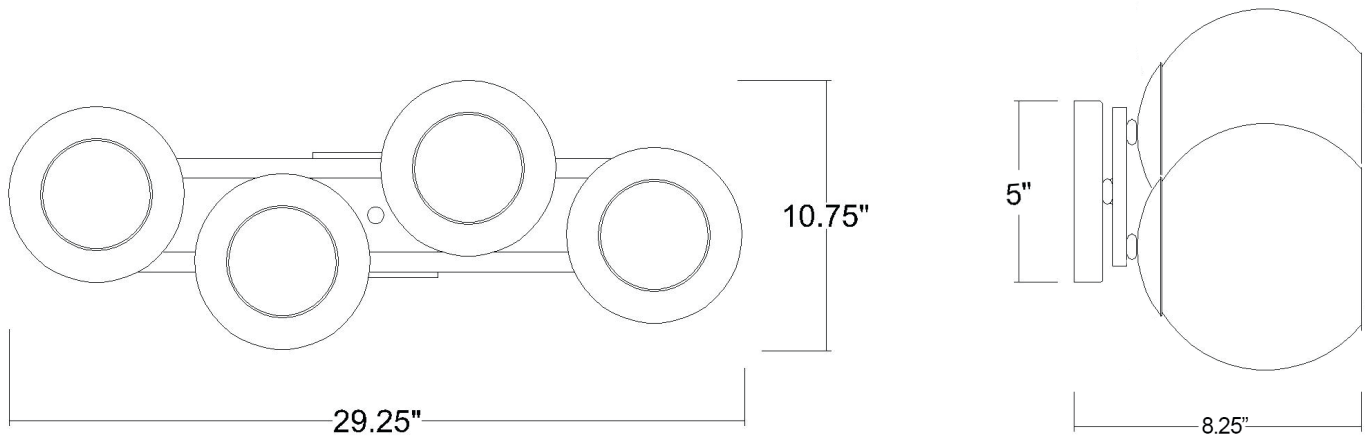

# TW40038AB

## LUNETTE 4-LIGHT WALL SCONCE

<b>Description:</b>	Lunette 4-Light Wall Sconce
<b>Finish:</b>	Aged Brass
<b>Dimensions:</b>	29-1/4" L x 10-3/4" H x 8-1/4" ext. Height on Center: 5-1/2"
<b>Bulbs:</b>	4-100W Med.
<b>Installed Weight:</b>	6.65 lbs.
<b>Certification:</b>	cUL / damp location

<b>Material:</b>	Steel and glass
<b>Shades:</b>	Glass
<b>Glass:</b>	Smoke
<b>Back Plate Dimensions:</b>	5" Sq.
<b>Chain/Wire:</b>	NA
<b>Additional Finishes:</b>	NA