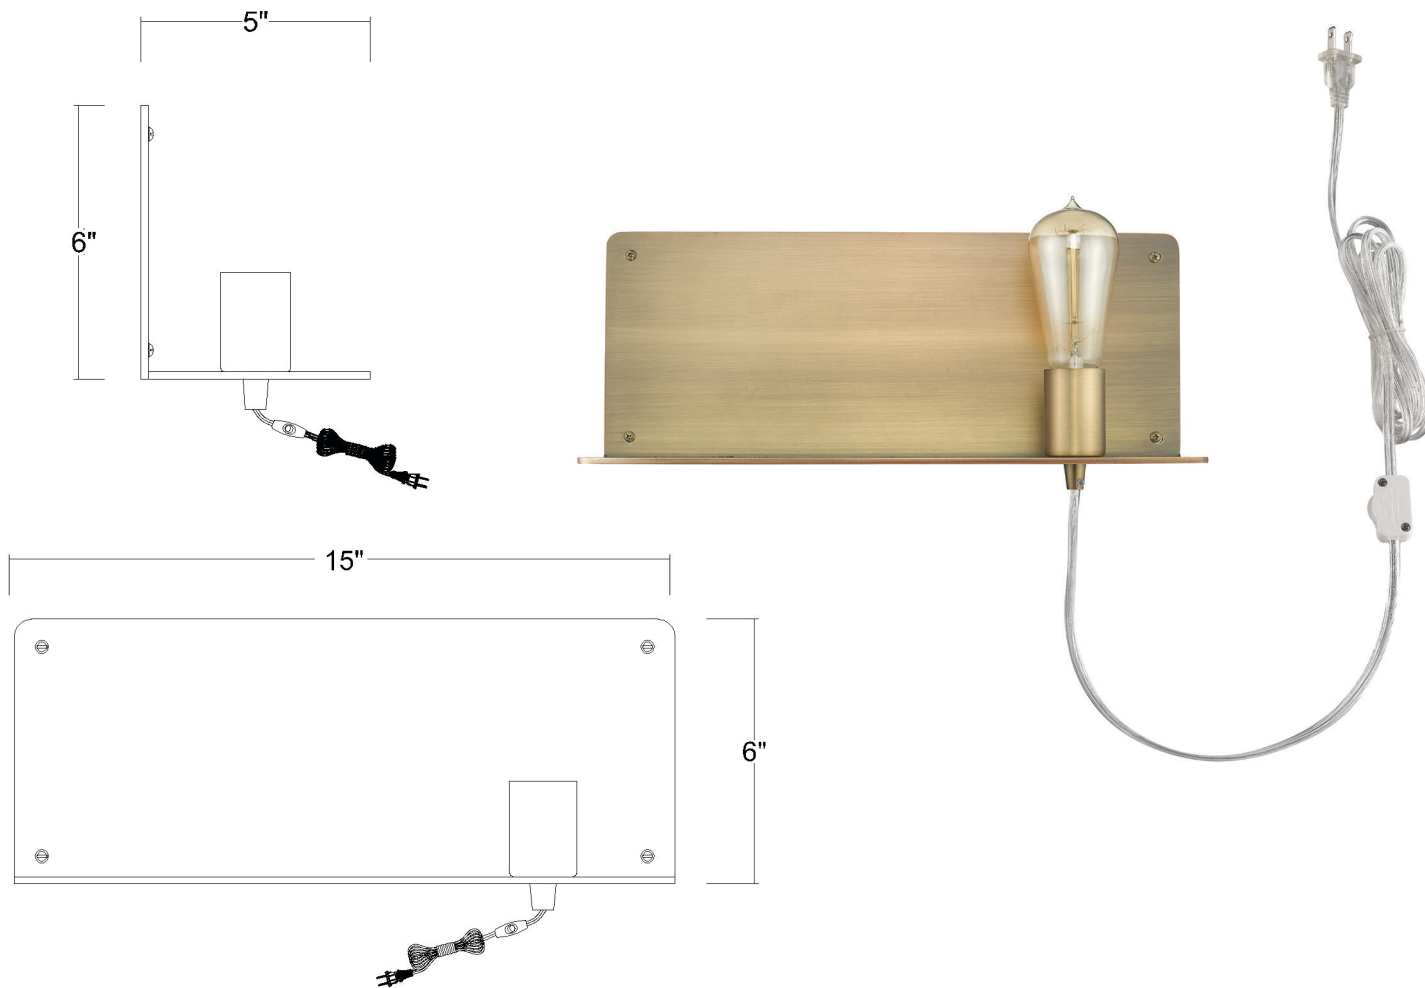

TW40071AB

ARRIS 1-LIGHT WALL SCONCE

Description: Arris 1-Light Wall Sconce

Finish: Aged Brass

Dimensions: 15" W x 6" H x 5" ext.

Bulbs: 1-60W Med.

Installed Weight: 7.25 lbs.

Certification: cUL / damp location

Material: Steel

Shades: NA

Glass: NA

Back Plate Dimensions: 15" x 6"

Cord: 6' clear plug-in

Switch: 3-way inline

Additional Finishes: NA