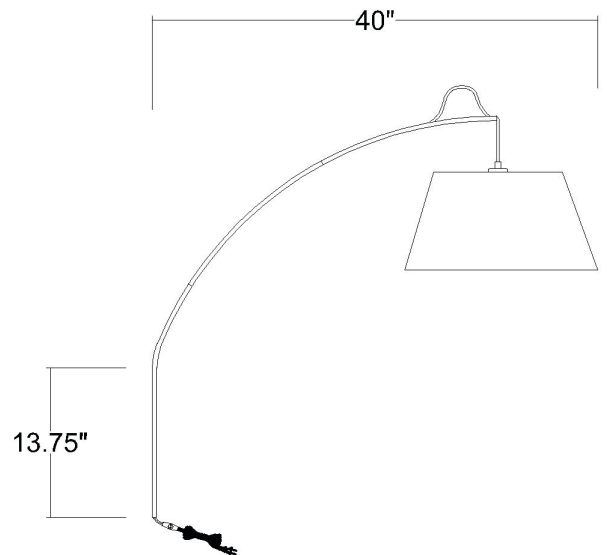

TW40080WH

DELLA 1-LIGHT WALL SCONCE

Description:	Della 1-Light Wall Sconce
Finish:	White
Dimensions:	17-3/4" Dia. x 37-1/2" H x 40" ext.
Bulbs:	1-100W Med.
Installed Weight:	17 lbs.
Certification:	ETL

Material:	Aluminum, steel and fabric
Shades:	Fabric
Glass:	NA
Back Plate Dimensions:	13-3/4" L x 1-1/2"
Cord:	8' white plug-in
Switch:	On/Off Line