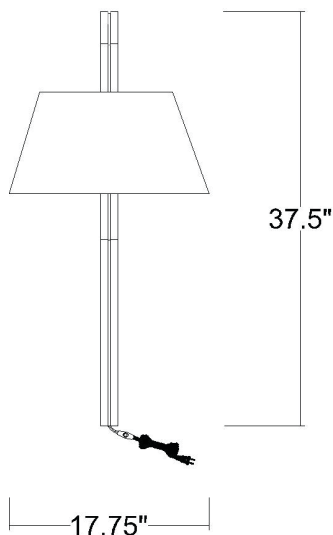

TW40080WH

DELLA 1-LIGHT WALL SCONCE

Description:	Della 1-Light Wall Sconce
Finish:	White
Dimensions:	17-3/4" Dia. x 37-1/2" H x 40" ext.
Bulbs:	1-100W Med.
Installed Weight:	17 lbs.
Certification:	ETL

Material:	Aluminum, steel and fabric
Shades:	Fabric
Glass:	NA
Back Plate Dimensions:	13-3/4" L x 1-1/2"
Cord:	8' white plug-in
Switch:	On/Off Line