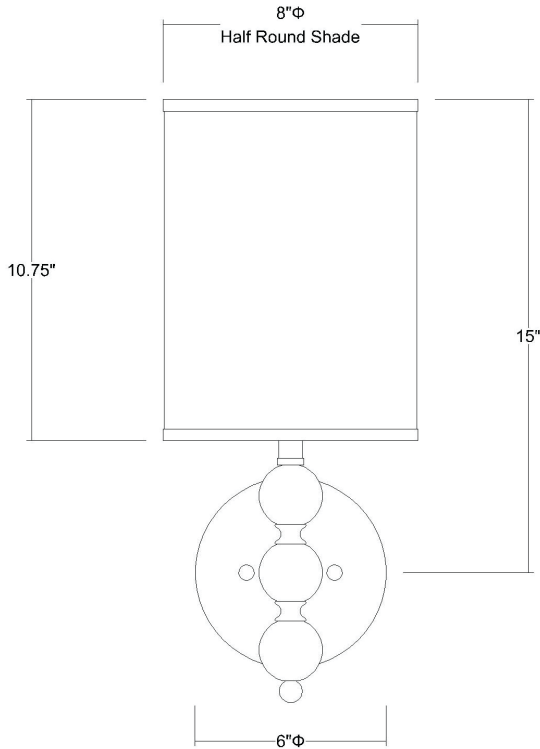

# TW6358

## ST. CLARE ADA WALL SCONCE

Front view

Side view

<b>Description:</b>	St. Clare ADA wall sconce
<b>Finish:</b>	Polished chrome
<b>Dimensions:</b>	19" H x 8" W x 4" ext. Height on center: 15"
<b>Bulbs:</b>	1 x 60W Cand.
<b>Shade:</b>	White linen 1/2 round
<b>Installed Weight:</b>	2 lbs.
<b>Certification:</b>	c UL / dry location

<b>Material:</b>	Steel and fabric
<b>Glass:</b>	NA
<b>Back Plate Dimensions:</b>	6" dia.
<b>Mounting Holes:</b>	2.75" apart
<b>Switch:</b>	NA
<b>Cord:</b>	NA
<b>Dimmable:</b>	Yes