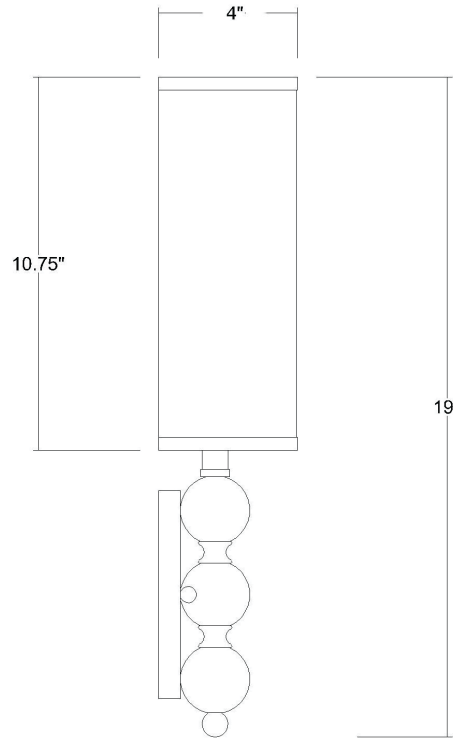

# TW6358

## ST. CLARE ADA WALL SCONCE

Front view

Side view

<b>Description:</b>	St. Clare ADA wall sconce
<b>Finish:</b>	Polished chrome
<b>Dimensions:</b>	19" H x 8" W x 4" ext. Height on center: 15"
<b>Bulbs:</b>	1 x 60W Cand.
<b>Shade:</b>	White linen 1/2 round
<b>Installed Weight:</b>	2 lbs.
<b>Certification:</b>	c UL / dry location

<b>Material:</b>	Steel and fabric
<b>Glass:</b>	NA
<b>Back Plate Dimensions:</b>	6" dia.
<b>Mounting Holes:</b>	2.75" apart
<b>Switch:</b>	NA
<b>Cord:</b>	NA
<b>Dimmable:</b>	Yes